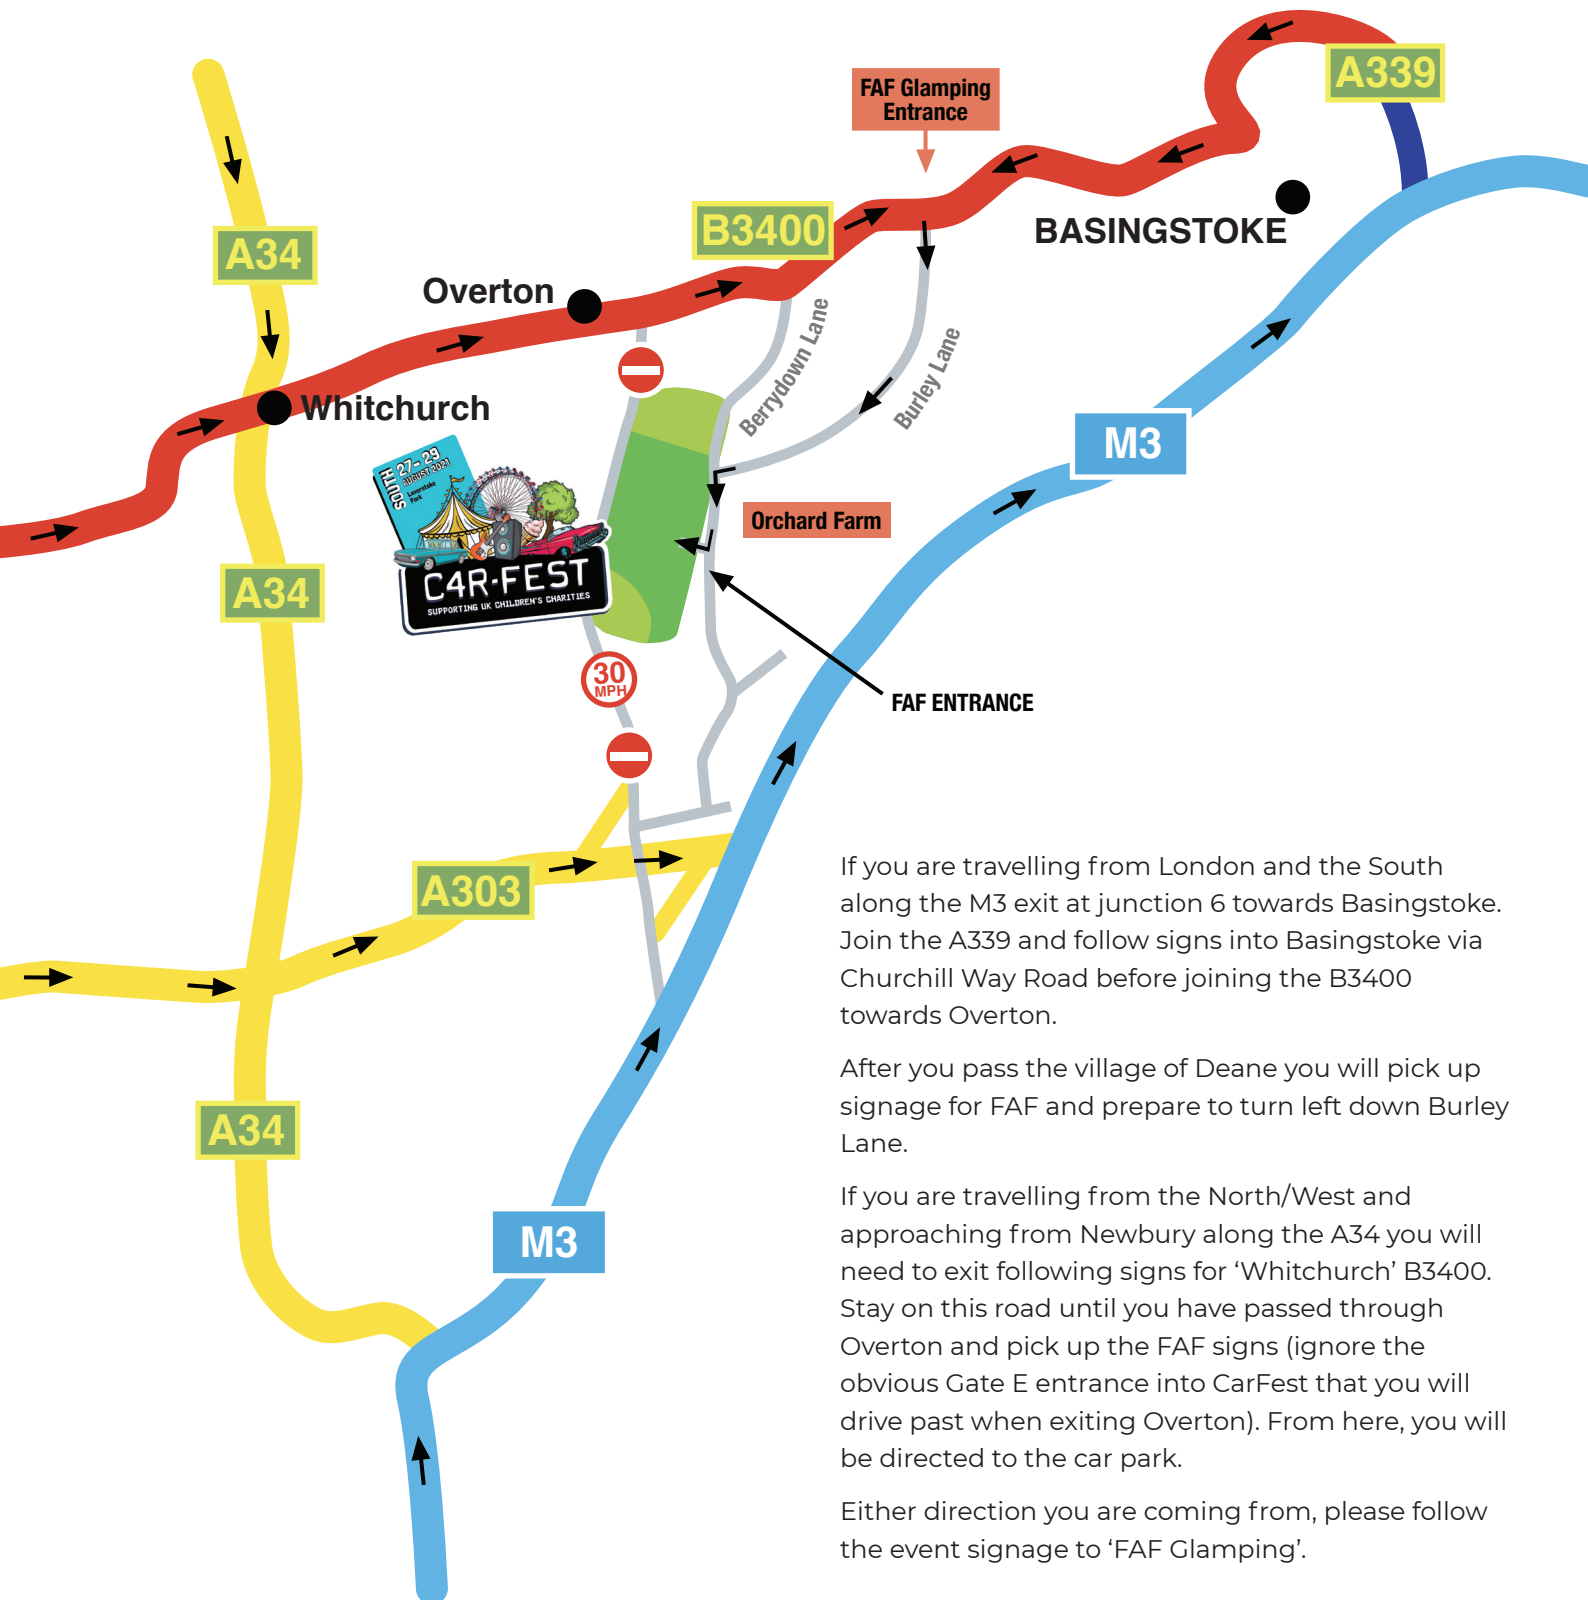

MAP

If you are travelling from London and the South along the M3 exit at junction 6 towards Basingstoke. Join the A339 and follow signs into Basingstoke via Churchill Way Road before joining the B3400 towards Overton.

After you pass the village of Deane you will pick up signage for FAF and prepare to turn left down Burley Lane.

If you are travelling from the North/West and approaching from Newbury along the A34 you will need to exit following signs for 'Whitchurch' B3400. Stay on this road until you have passed through Overton and pick up the FAF signs (ignore the obvious Gate E entrance into CarFest that you will drive past when exiting Overton). From here, you will be directed to the car park.

Either direction you are coming from, please follow the event signage to 'FAF Glamping'.

This pass will be valid from 1pm Thursday 26th August - Monday 30th August 1pm

On-site speed limit is **WALKING PACE**. Fines may be imposed for damage caused due to careless, reckless or dangerous driving in accordance with site rules.